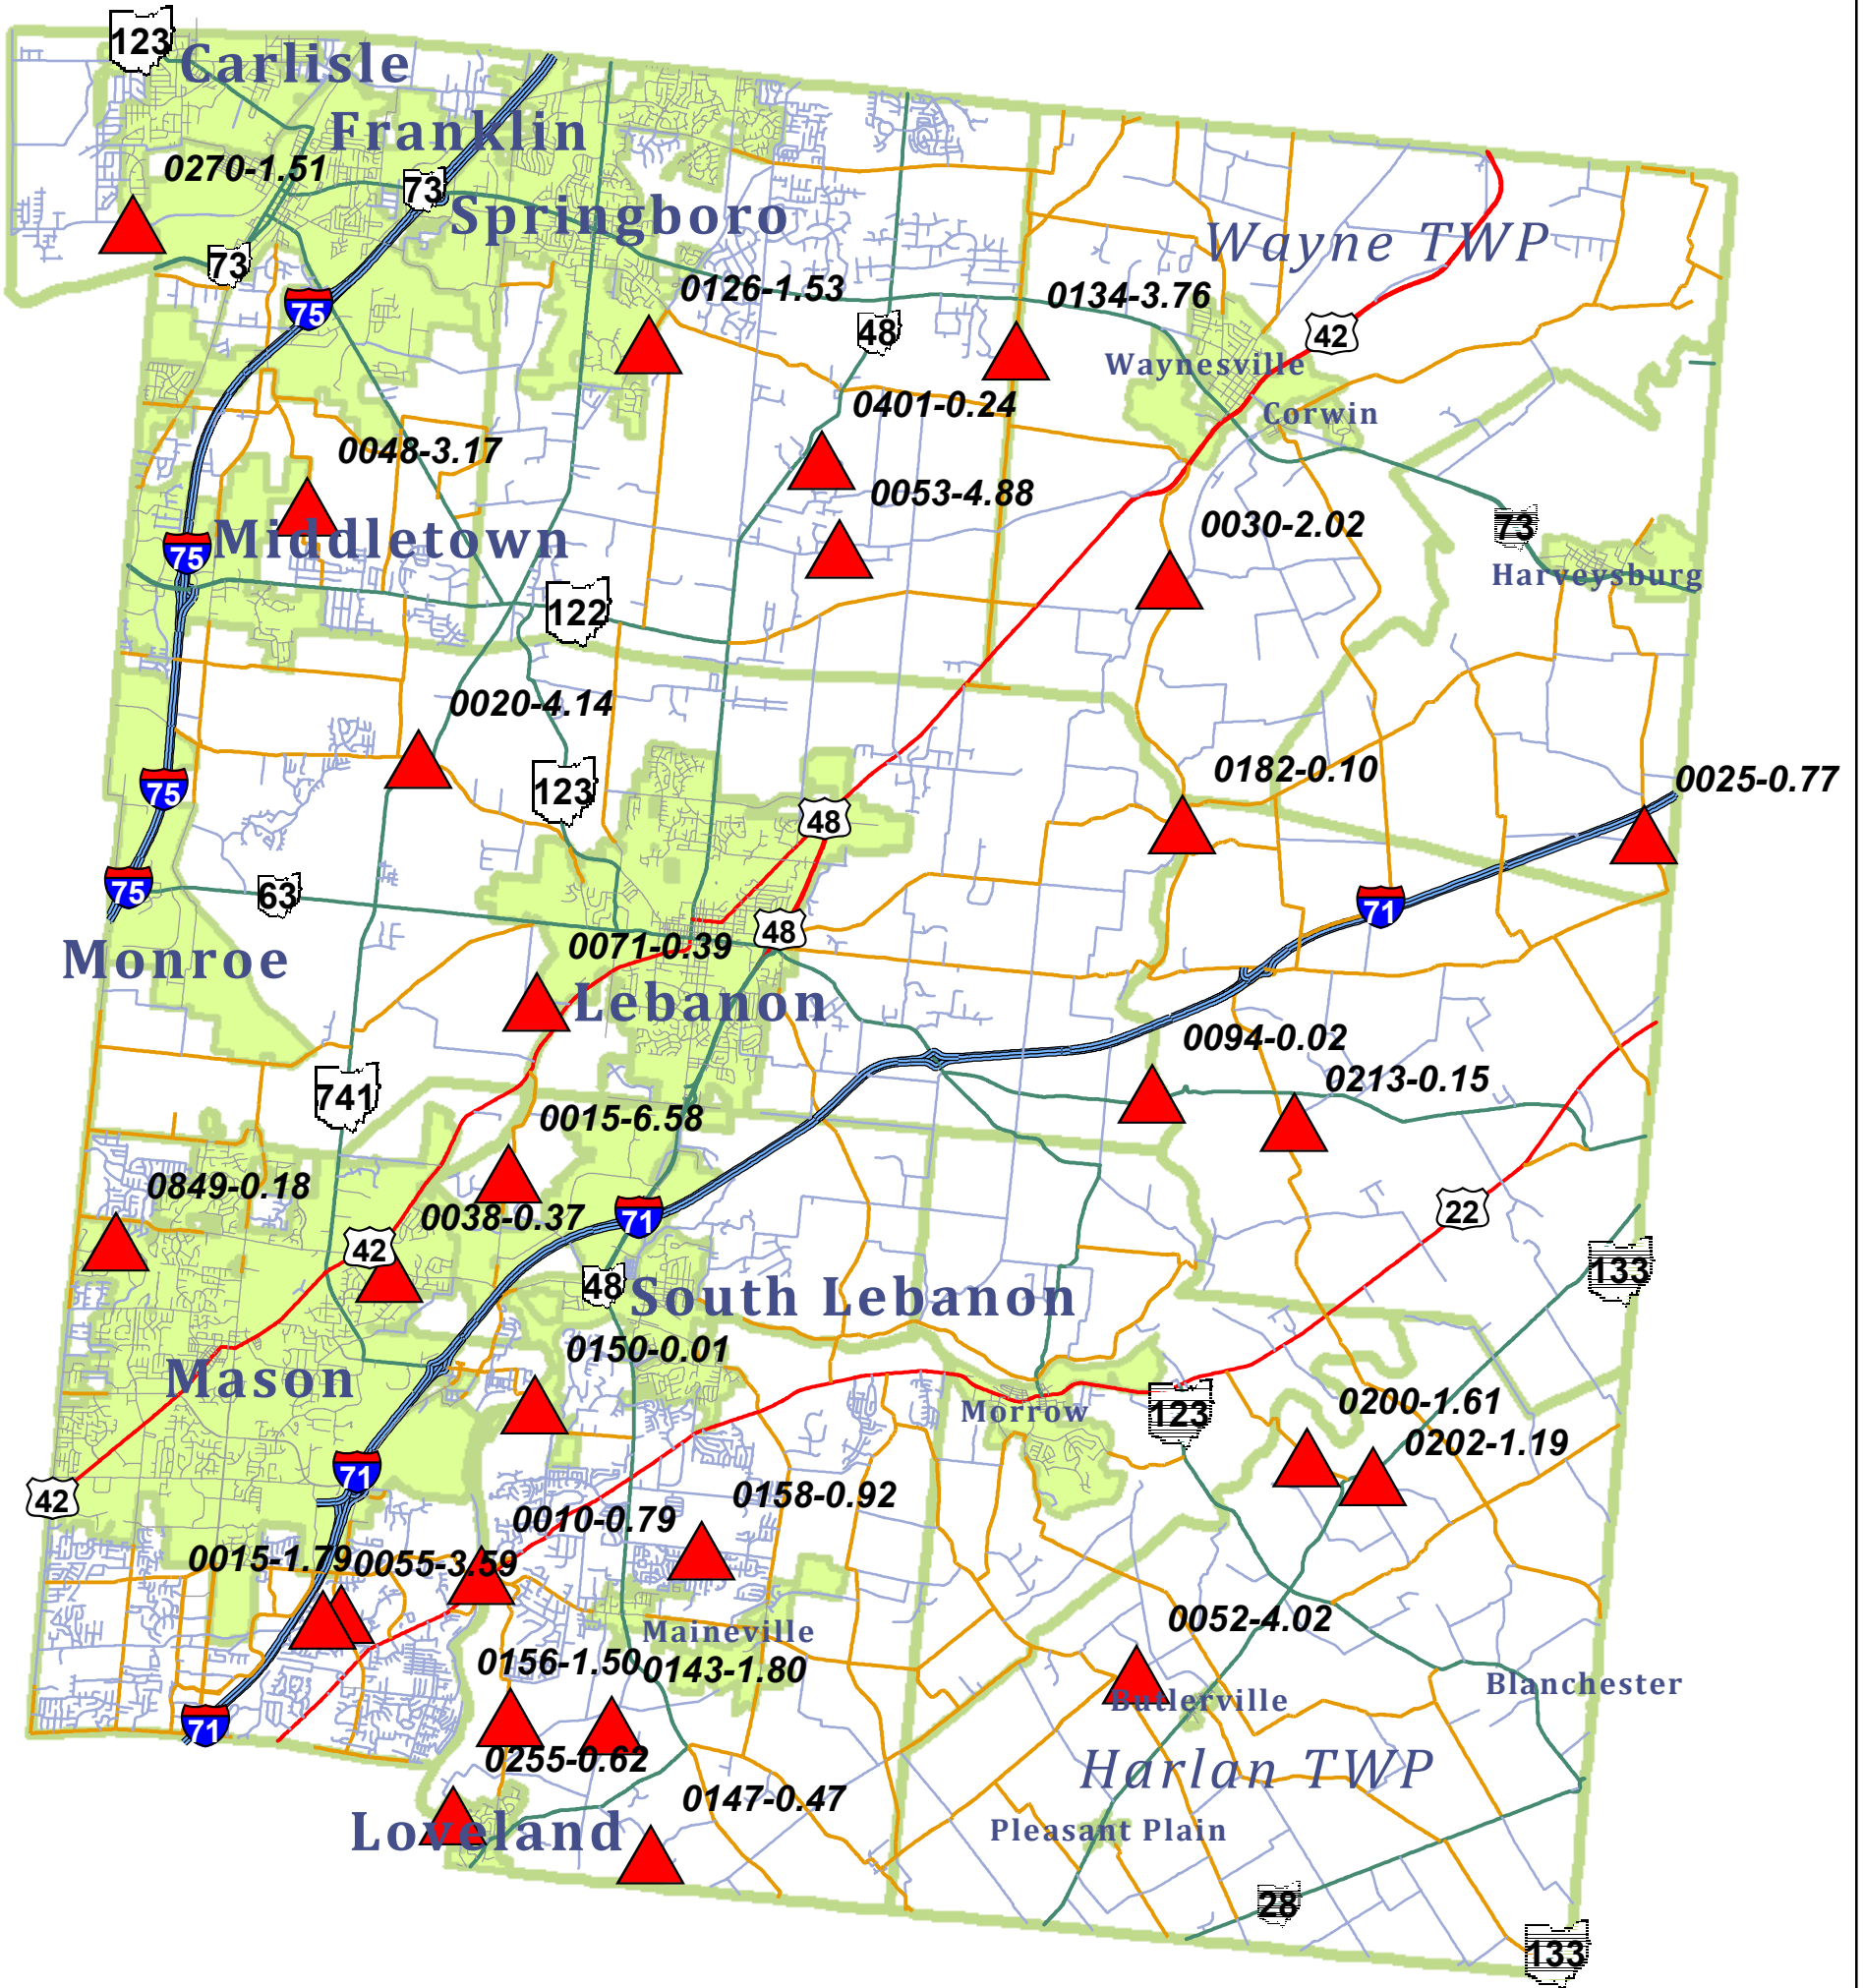

WARREN COUNTY RESTRICTED BRIDGES

Legend

- Restricted Bridge
- US Route
- County Road
- Interstate Highway
- State Route
- Township Road
- Municipal Road